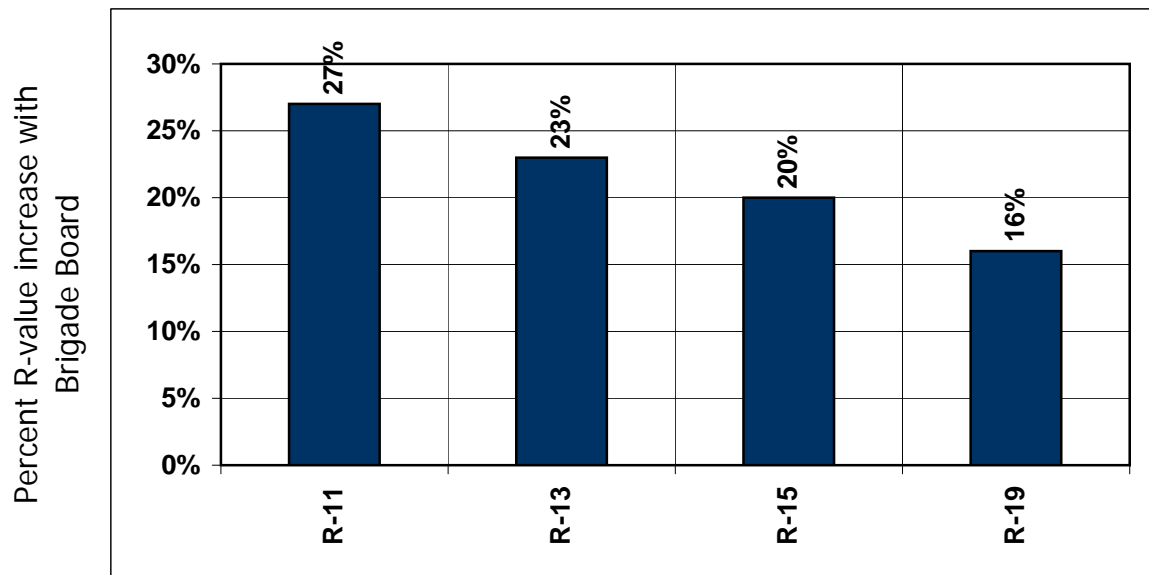

Brigade Board can increase the insulation R-value of an exterior wall by up to 27%.

Brigade Board Double 5 Dutch Lap provides an added insulation R-value of 3.0 if installed properly. Based upon standard insulation in a 2 x 4 wood framed house, your wall insulation improvements may be:

Current Wall Insulation R-Value

R-value represents resistance to heat flow. The higher the R-value, the greater the insulating power.